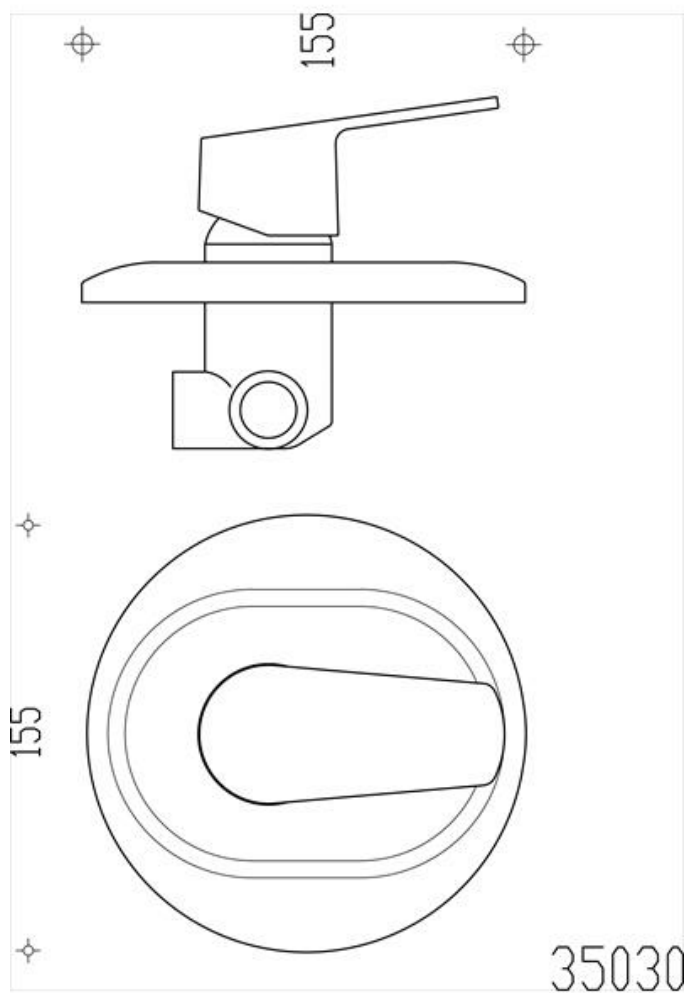

LUME

LU35030

Lume Wall Mixer

AQUA CONCEPTS
10/46 SMITH ST, SOUTHPORT, QLD, 4215 PH: 07 5503 0855 FAX: 07 5503 0877
SPECIALISED PROJECT SERVICES
PH: 02 9417 0599 FAX: 02 9417 0755