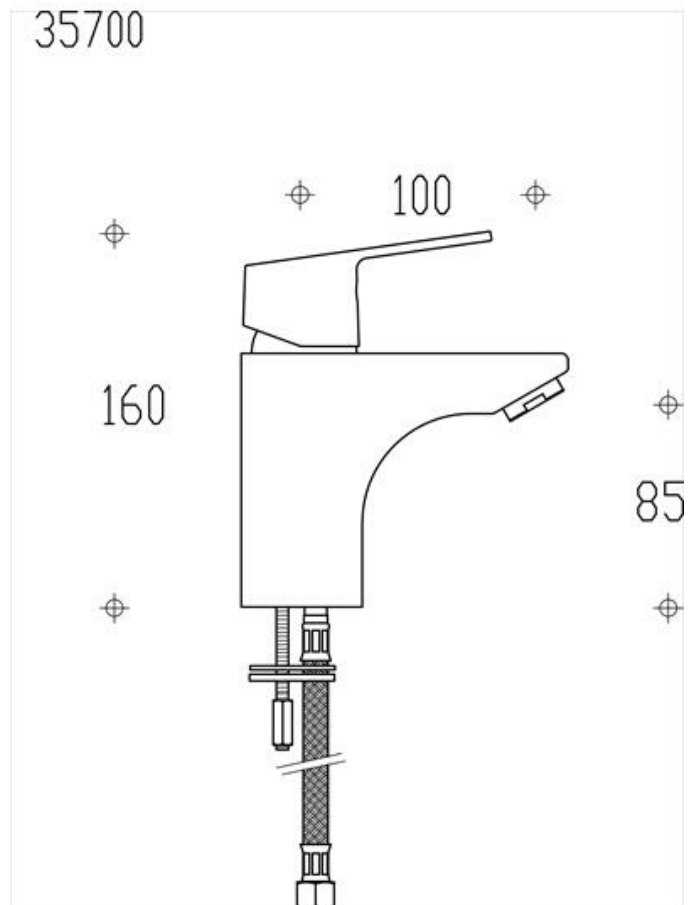

## LUME

LU35700

Lume Basin Mixer

AQUA CONCEPTS  
10/46 SMITH ST, SOUTHPORT, QLD, 4215 PH: 07 5503 0855 FAX: 07 5503 0877  
SPECIALISED PROJECT SERVICES  
PH: 02 9417 0599 FAX: 02 9417 0755