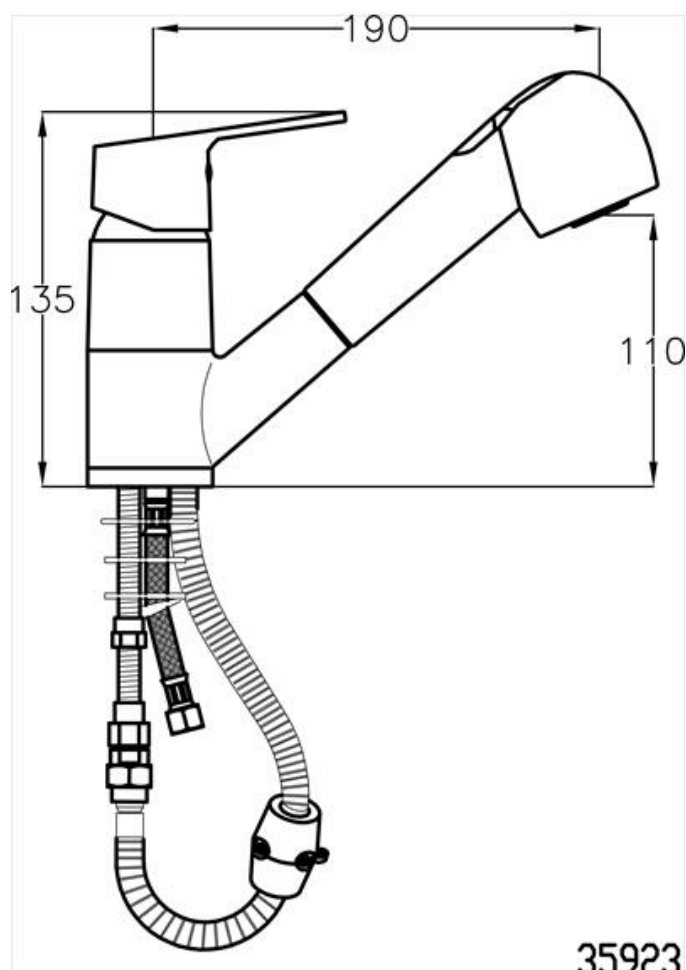

LUME

LU35923

Lume Pull Out Sink Mixer

35923

AQUA CONCEPTS
10/46 SMITH ST, SOUTHPORT, QLD, 4215 PH: 07 5503 0855 FAX: 07 5503 0877
SPECIALISED PROJECT SERVICES
PH: 02 9417 0599 FAX: 02 9417 0755