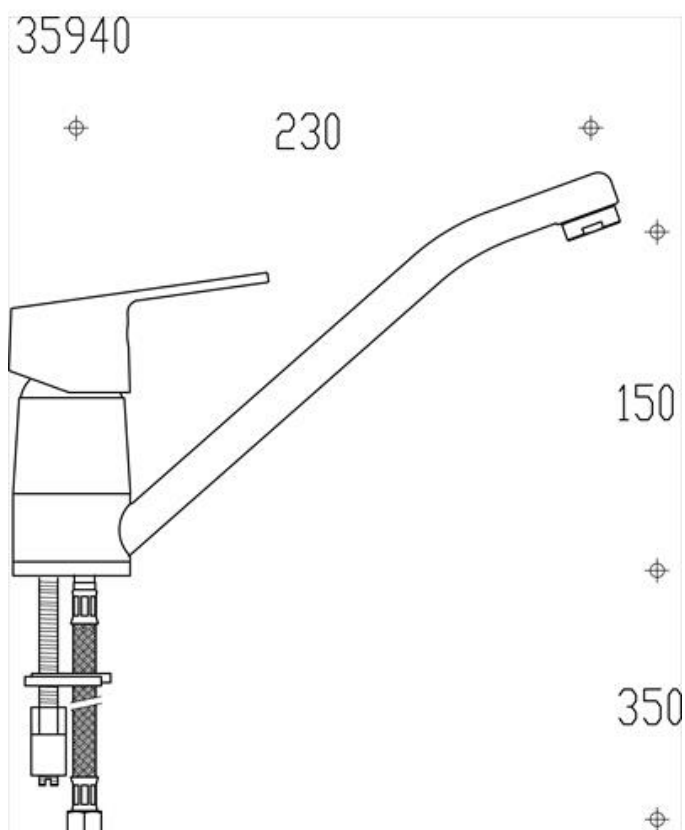

LUME

LU35940

Lume Sink Mixer

AQUA CONCEPTS
10/46 SMITH ST, SOUTHPORT, QLD, 4215 PH: 07 5503 0855 FAX: 07 5503 0877
SPECIALISED PROJECT SERVICES
PH: 02 9417 0599 FAX: 02 9417 0755