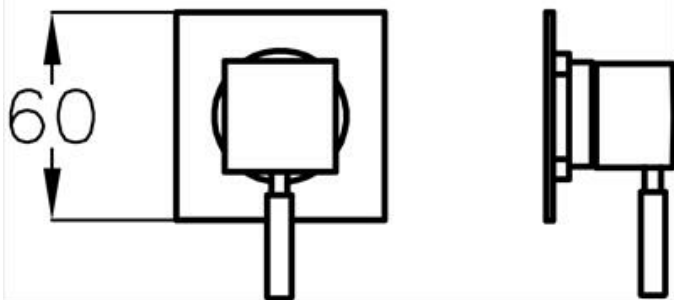

NANO

NA24030S

Nano Wall Mixer

24030S

AQUA CONCEPTS
10/46 SMITH ST, SOUTHPORT, QLD, 4215 PH: 07 5503 0855 FAX: 07 5503 0877
SPECIALISED PROJECT SERVICES
PH: 02 9417 0599 FAX: 02 9417 0755