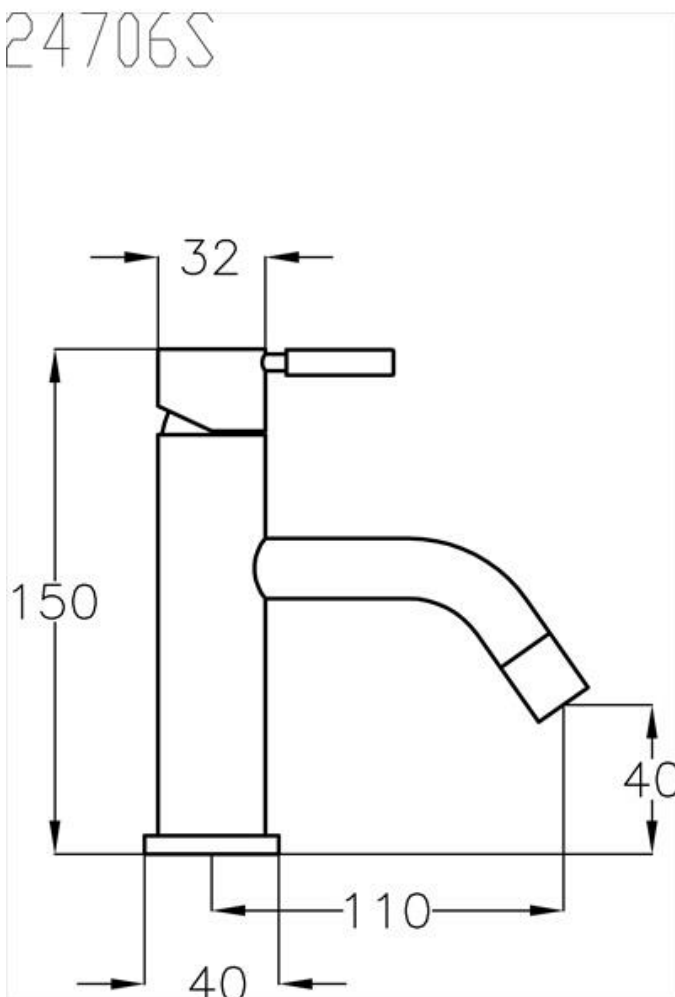

NANO

NA24706S

Nano Basin Mixer

24706S

AQUA CONCEPTS
10/46 SMITH ST, SOUTHPORT, QLD, 4215 PH: 07 5503 0855 FAX: 07 5503 0877
SPECIALISED PROJECT SERVICES
PH: 02 9417 0599 FAX: 02 9417 0755