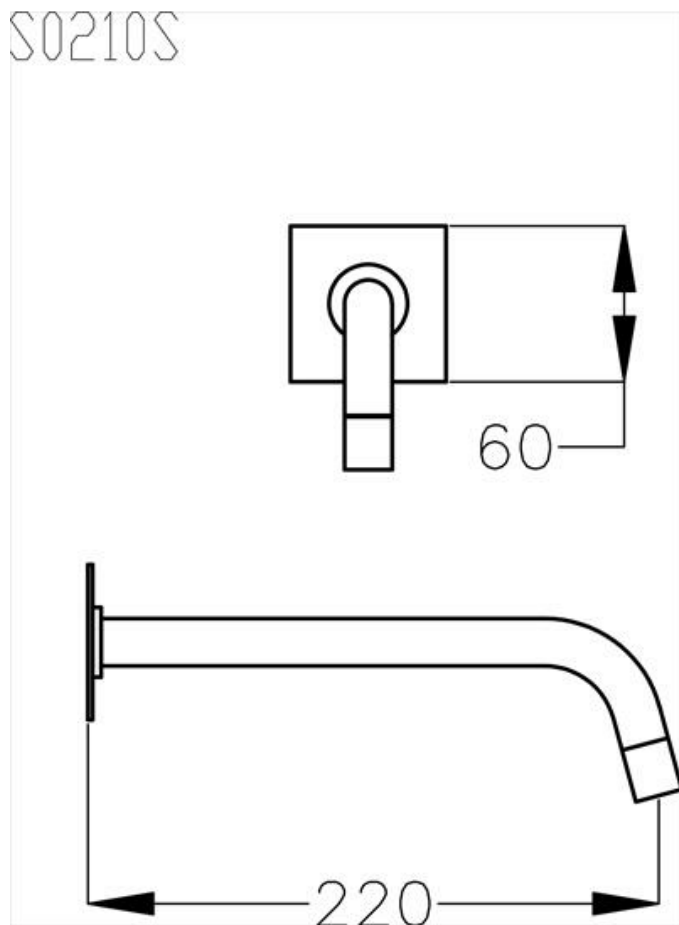

PICCOLO

PI5210S

Piccolo Wall Spout 220mm

S0210S

AQUA CONCEPTS
10/46 SMITH ST, SOUTHPORT, QLD, 4215 PH: 07 5503 0855 FAX: 07 5503 0877
SPECIALISED PROJECT SERVICES
PH: 02 9417 0599 FAX: 02 9417 0755