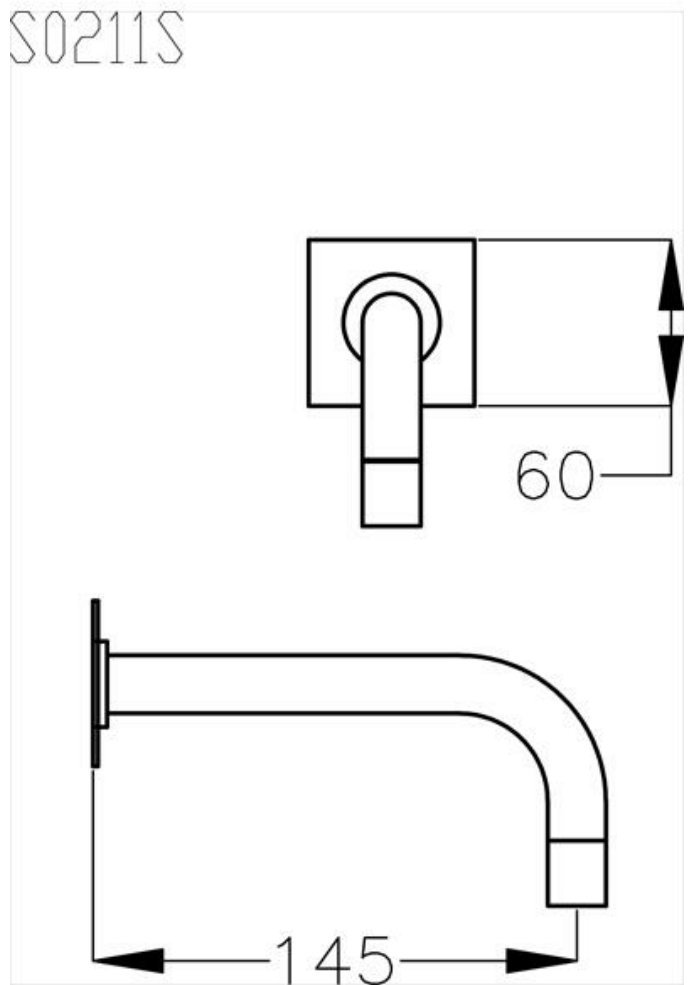

PICCOLO

PI5211S

Piccolo Wall Spout 145mm

S0211S

AQUA CONCEPTS
10/46 SMITH ST, SOUTHPORT, QLD, 4215 PH: 07 5503 0855 FAX: 07 5503 0877
SPECIALISED PROJECT SERVICES
PH: 02 9417 0599 FAX: 02 9417 0755