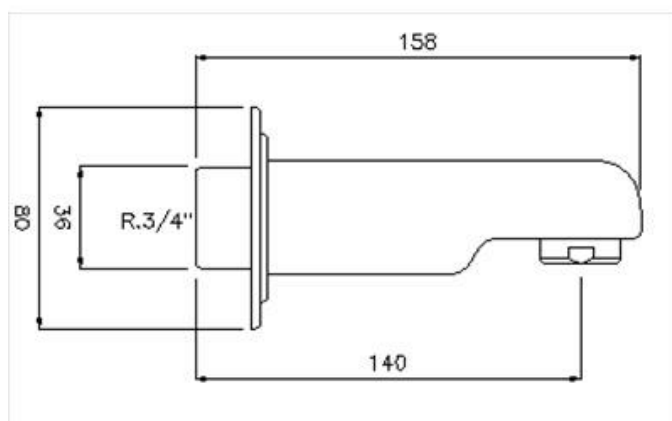

PRIMULE

P81750

Primule/Cosmopolitan Olympic Wall Spout

AQUA CONCEPTS
10/46 SMITH ST, SOUTHPORT, QLD, 4215 PH: 07 5503 0855 FAX: 07 5503 0877
SPECIALISED PROJECT SERVICES
PH: 02 9417 0599 FAX: 02 9417 0755