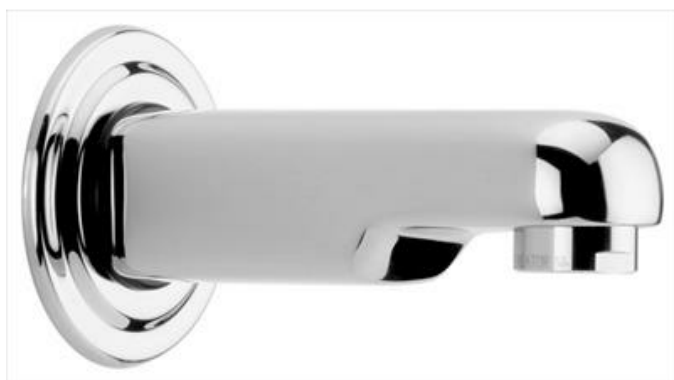

PRIMULE

P81750

Primule/Cosmopolitan Olympic Wall Spout

AQUA CONCEPTS
10/46 SMITH ST, SOUTHPORT, QLD, 4215 PH: 07 5503 0855 FAX: 07 5503 0877
SPECIALISED PROJECT SERVICES
PH: 02 9417 0599 FAX: 02 9417 0755