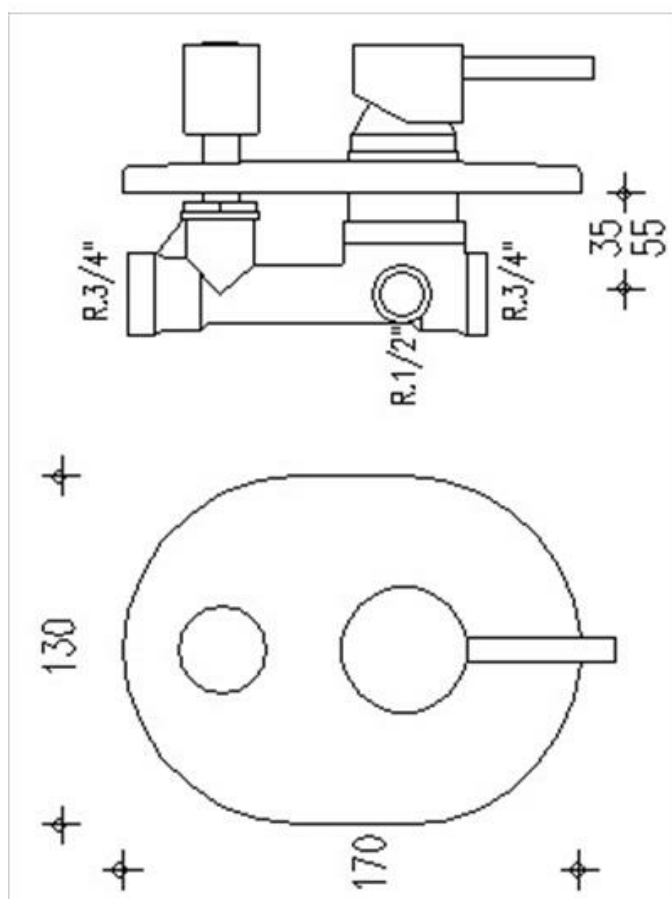

# PROTEUS

PR16050  
Proteus Diverter Mixer

AQUA CONCEPTS  
10/46 SMITH ST, SOUTHPORT, QLD, 4215 PH: 07 5503 0855 FAX: 07 5503 0877  
SPECIALISED PROJECT SERVICES  
PH: 02 9417 0599 FAX: 02 9417 0755