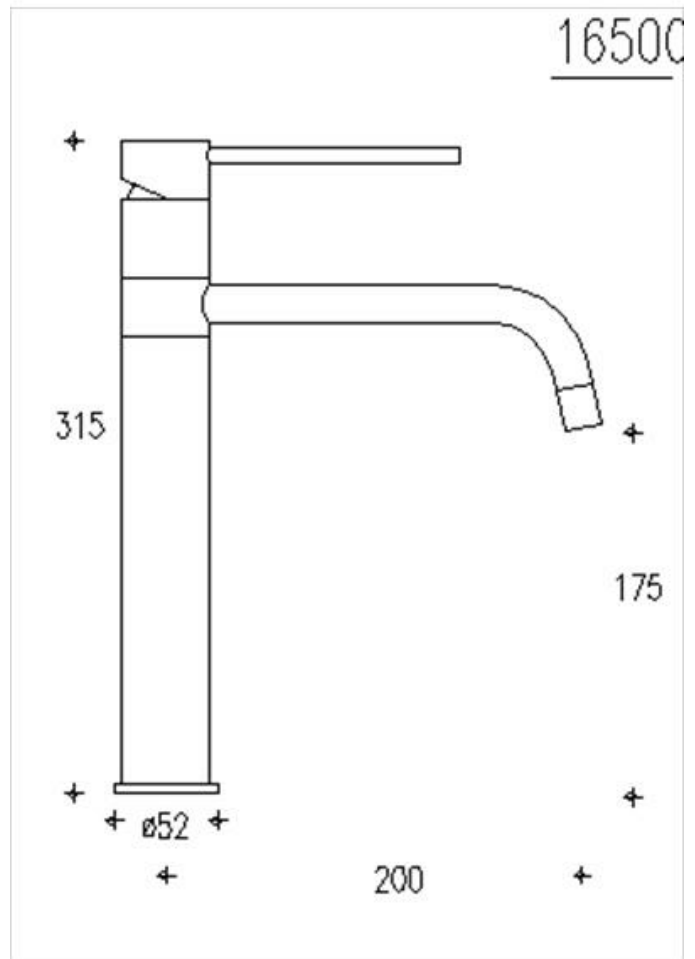

## PROTEUS

PR16500

Proteus Sink Mixer

AQUA CONCEPTS  
10/46 SMITH ST, SOUTHPORT, QLD, 4215 PH: 07 5503 0855 FAX: 07 5503 0877  
SPECIALISED PROJECT SERVICES  
PH: 02 9417 0599 FAX: 02 9417 0755