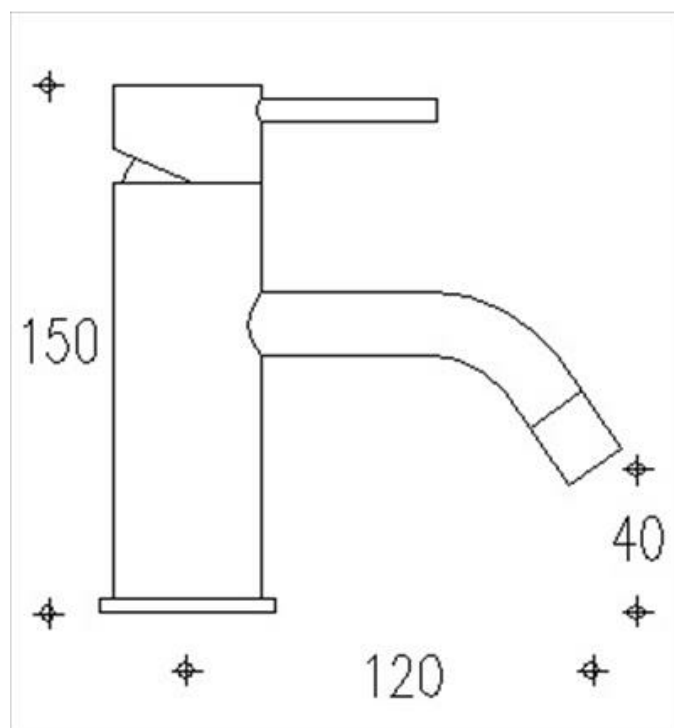

PROTEUS

PR16710

Proteus Basin Mixer

AQUA CONCEPTS
10/46 SMITH ST, SOUTHPORT, QLD, 4215 PH: 07 5503 0855 FAX: 07 5503 0877
SPECIALISED PROJECT SERVICES
PH: 02 9417 0599 FAX: 02 9417 0755