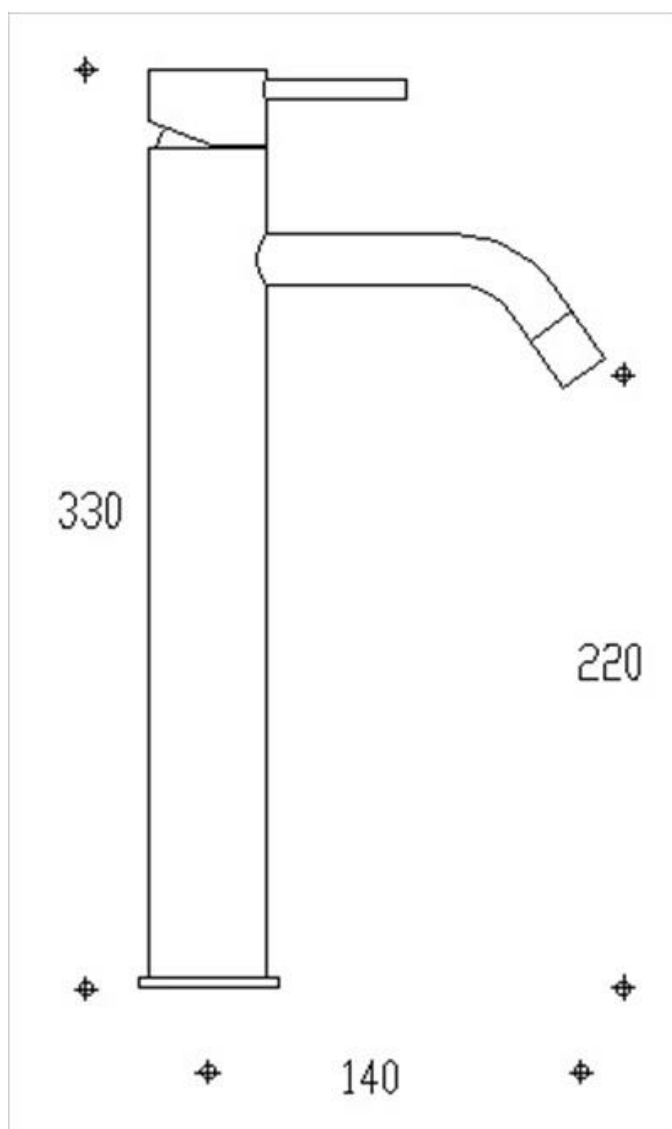

PROTEUS

PR16720

Proteus High Body Basin Mixer

AQUA CONCEPTS
10/46 SMITH ST, SOUTHPORT, QLD, 4215 PH: 07 5503 0855 FAX: 07 5503 0877
SPECIALISED PROJECT SERVICES
PH: 02 9417 0599 FAX: 02 9417 0755