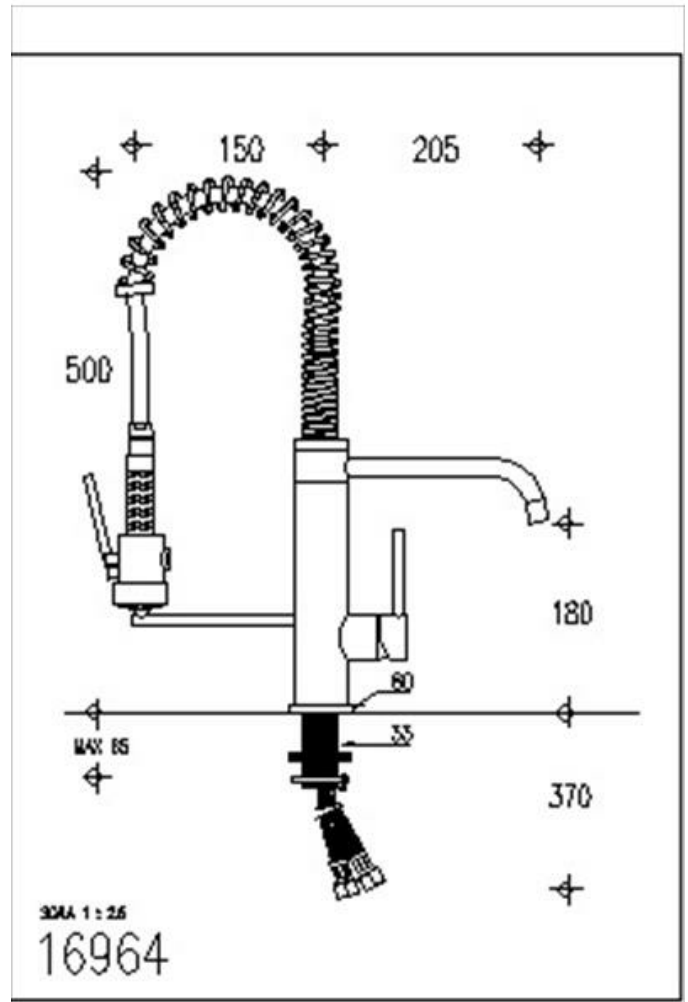

PROTEUS

PR16964

Proteus Single Lever Sink Mixer With Adjustable Spout And Industrial Shower

AQUA CONCEPTS
 10/46 SMITH ST, SOUTHPORT, QLD, 4215 PH: 07 5503 0855 FAX: 07 5503 0877
 SPECIALISED PROJECT SERVICES
 PH: 02 9417 0599 FAX: 02 9417 0755