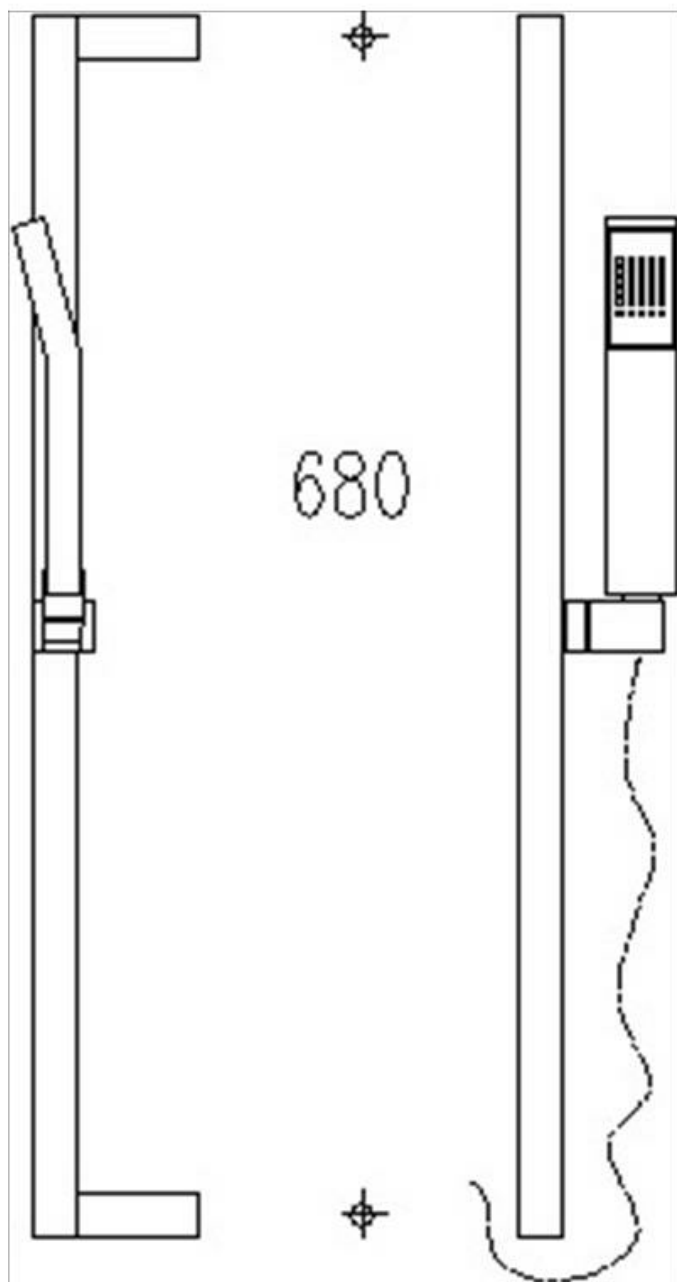

PULSE

PU81100

Pulse Shower Rail And Slider

AQUA CONCEPTS
10/46 SMITH ST, SOUTHPORT, QLD, 4215 PH: 07 5503 0855 FAX: 07 5503 0877
SPECIALISED PROJECT SERVICES
PH: 02 9417 0599 FAX: 02 9417 0755