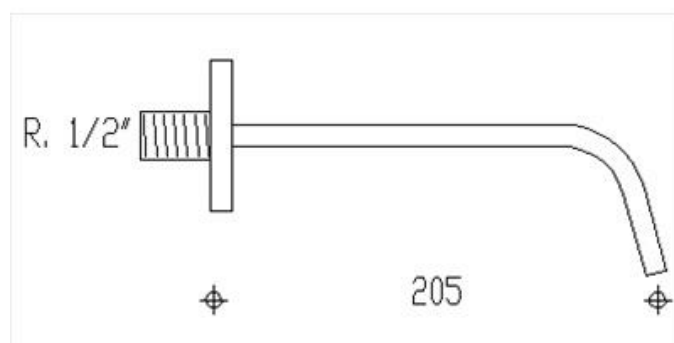

## PULSE

PUAW140  
Pulse Wall Spout

AQUA CONCEPTS  
10/46 SMITH ST, SOUTHPORT, QLD, 4215 PH: 07 5503 0855 FAX: 07 5503 0877  
SPECIALISED PROJECT SERVICES  
PH: 02 9417 0599 FAX: 02 9417 0755