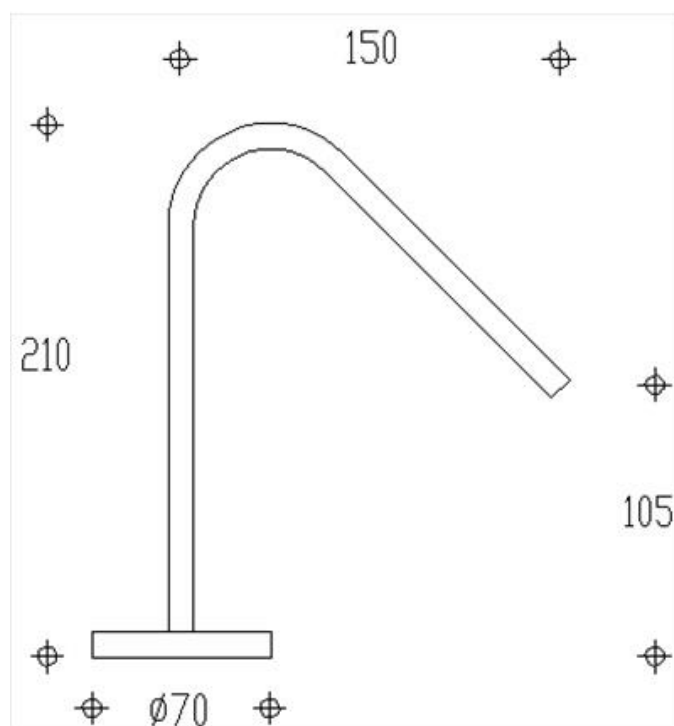

PULSE

PUAW170

Pulse 45 Degree Spout

AQUA CONCEPTS
10/46 SMITH ST, SOUTHPORT, QLD, 4215 PH: 07 5503 0855 FAX: 07 5503 0877
SPECIALISED PROJECT SERVICES
PH: 02 9417 0599 FAX: 02 9417 0755