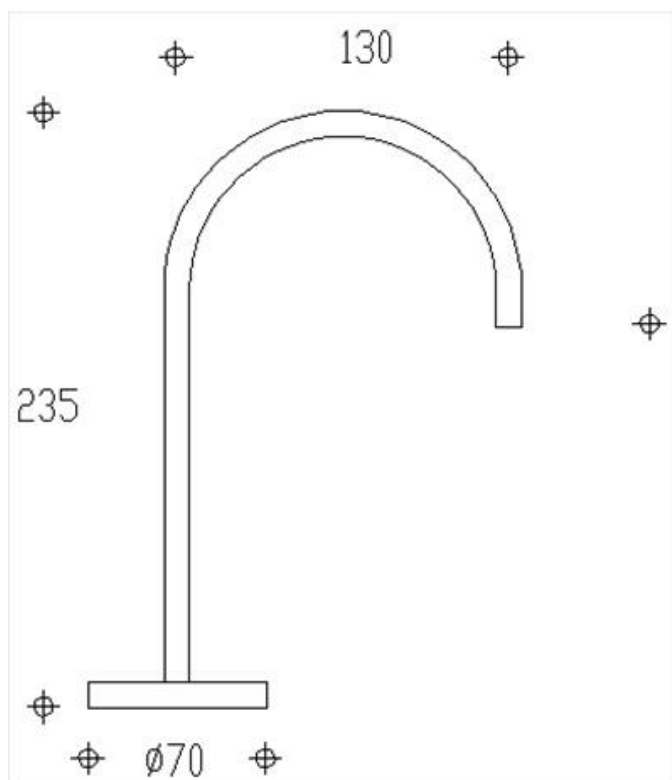

PULSE

PUAW180

Pulse Goose Neck Spout

AQUA CONCEPTS
10/46 SMITH ST, SOUTHPORT, QLD, 4215 PH: 07 5503 0855 FAX: 07 5503 0877
SPECIALISED PROJECT SERVICES
PH: 02 9417 0599 FAX: 02 9417 0755