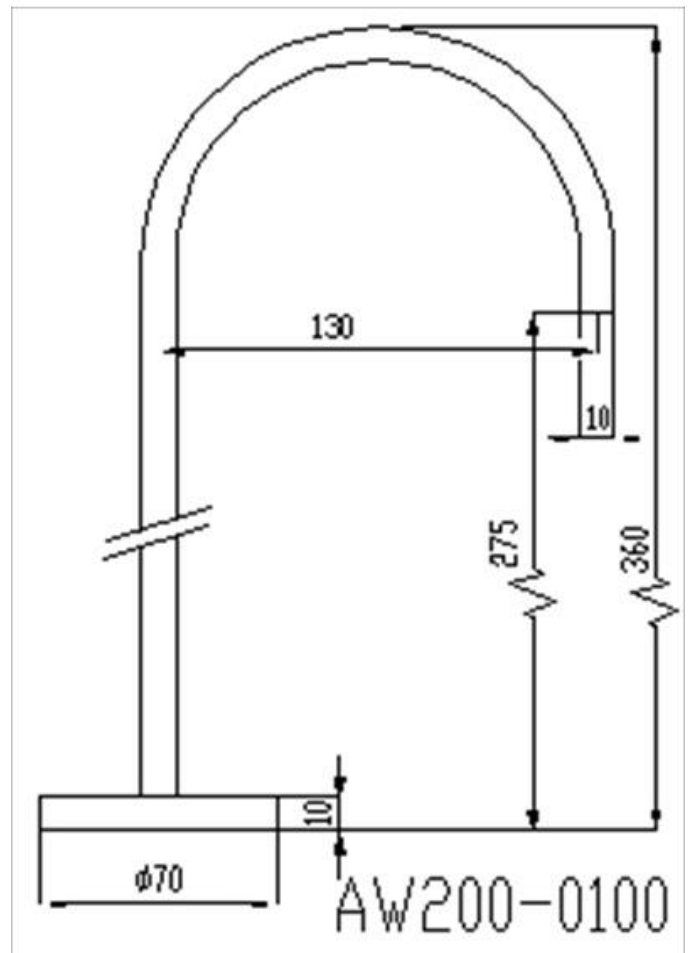

PULSE

PUAW200

Pulse High Body Hob Mounted Spout

AQUA CONCEPTS
10/46 SMITH ST, SOUTHPORT, QLD, 4215 PH: 07 5503 0855 FAX: 07 5503 0877
SPECIALISED PROJECT SERVICES
PH: 02 9417 0599 FAX: 02 9417 0755