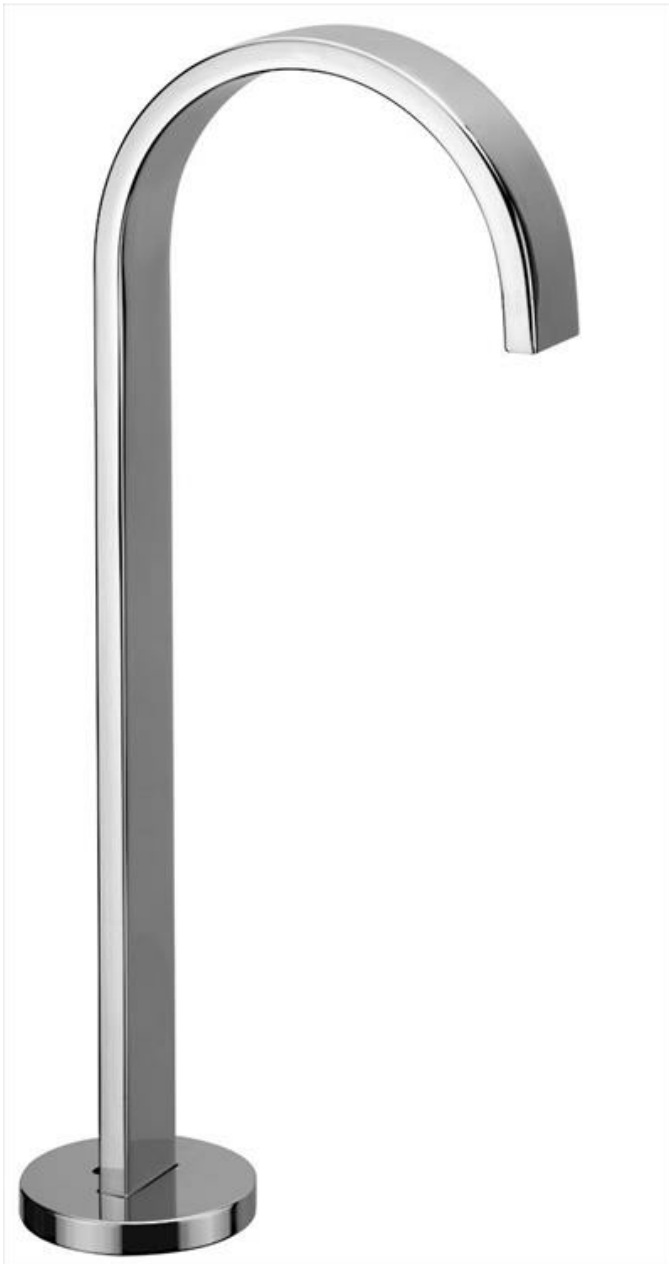

PULSE

PUAW200

Pulse High Body Hob Mounted Spout

AQUA CONCEPTS
10/46 SMITH ST, SOUTHPORT, QLD, 4215 PH: 07 5503 0855 FAX: 07 5503 0877
SPECIALISED PROJECT SERVICES
PH: 02 9417 0599 FAX: 02 9417 0755