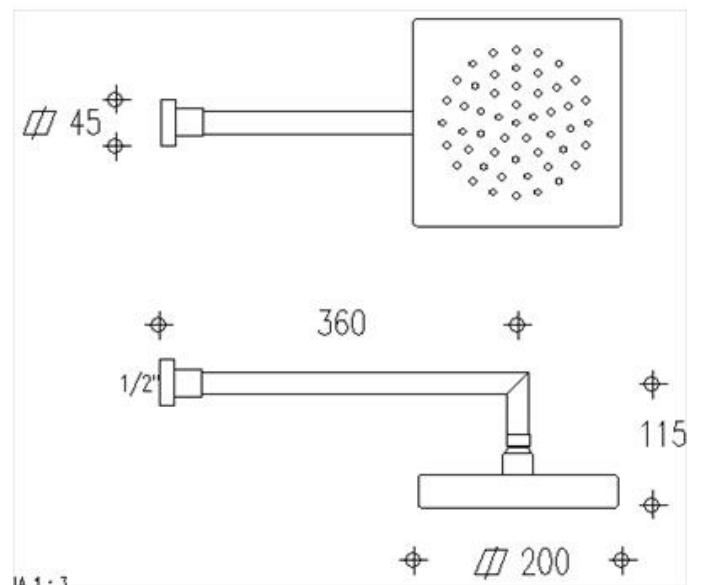

RIQUADRI

D2280

Riquadri Square Wall Shower Head

AQUA CONCEPTS
10/46 SMITH ST, SOUTHPORT, QLD, 4215 PH: 07 5503 0855 FAX: 07 5503 0877
SPECIALISED PROJECT SERVICES
PH: 02 9417 0599 FAX: 02 9417 0755