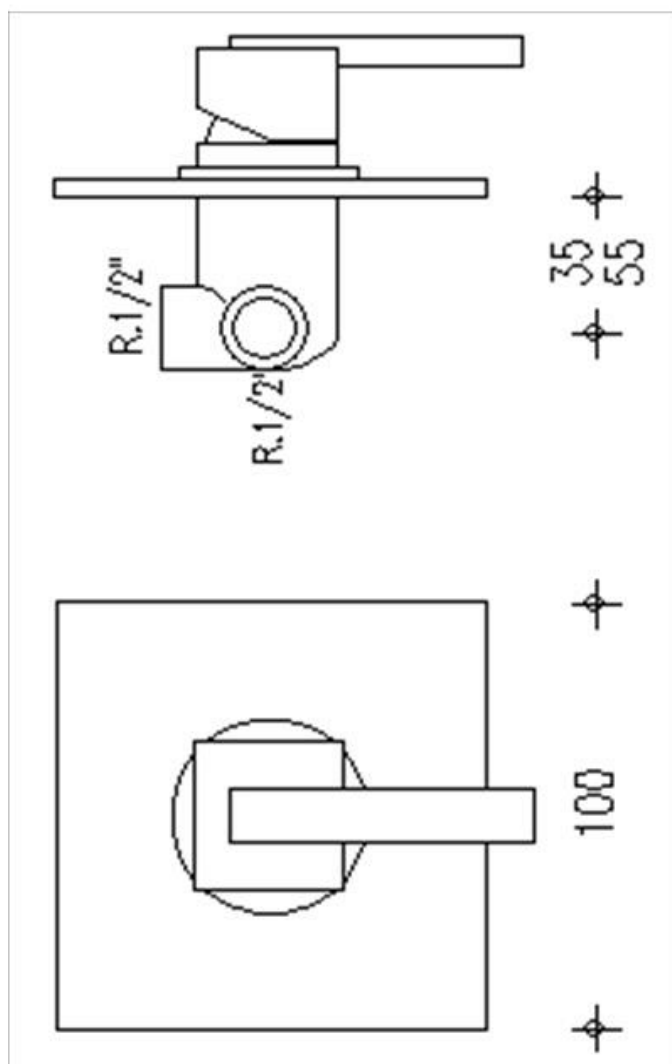

## RIQUADRI

RI44030  
Riquadri Wall Mixer

AQUA CONCEPTS  
10/46 SMITH ST, SOUTHPORT, QLD, 4215 PH: 07 5503 0855 FAX: 07 5503 0877  
SPECIALISED PROJECT SERVICES  
PH: 02 9417 0599 FAX: 02 9417 0755