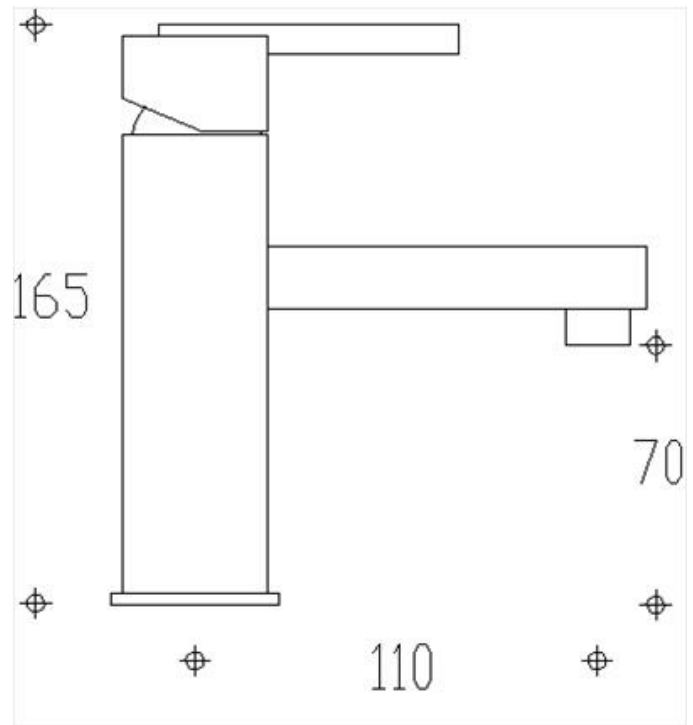

RIQUADRI

RI44710

Riquadri Basin Mixer

AQUA CONCEPTS
10/46 SMITH ST, SOUTHPORT, QLD, 4215 PH: 07 5503 0855 FAX: 07 5503 0877
SPECIALISED PROJECT SERVICES
PH: 02 9417 0599 FAX: 02 9417 0755