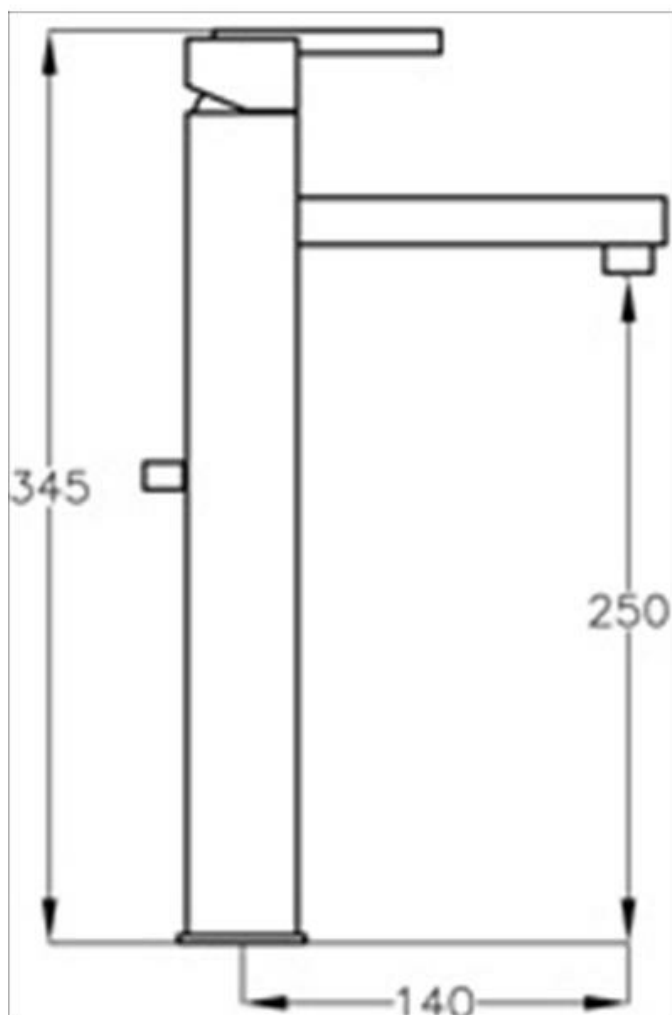

RIQUADRI

RI44720

Riquadri High Body Basin Mixer

AQUA CONCEPTS
10/46 SMITH ST, SOUTHPORT, QLD, 4215 PH: 07 5503 0855 FAX: 07 5503 0877
SPECIALISED PROJECT SERVICES
PH: 02 9417 0599 FAX: 02 9417 0755