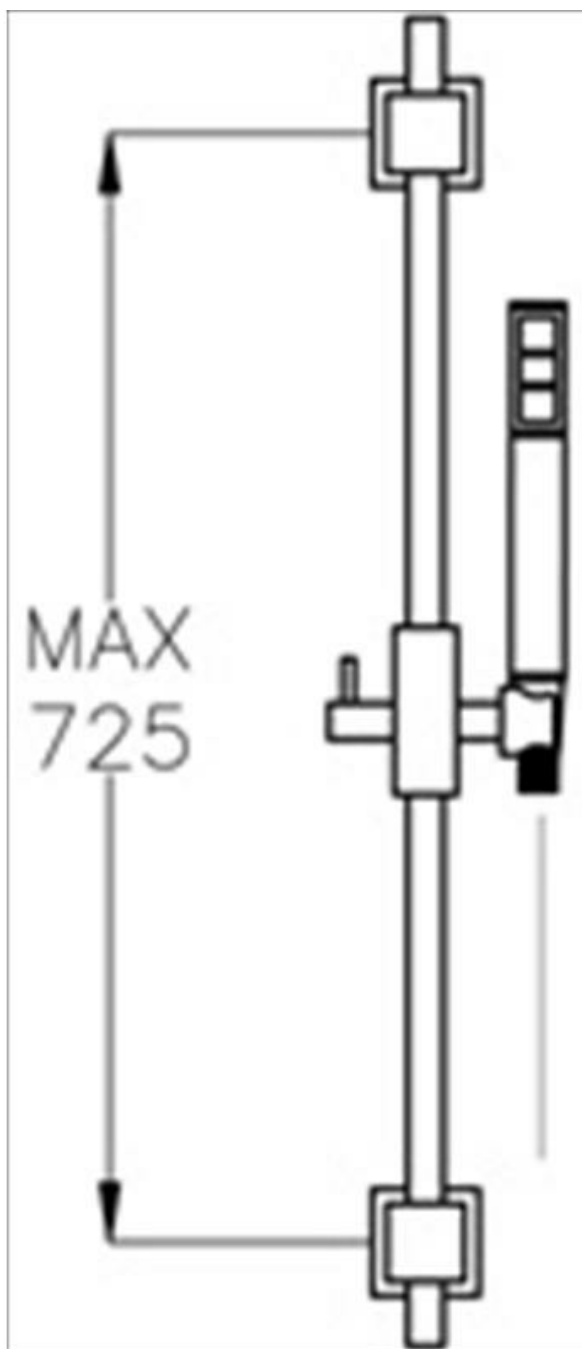

RIQUADRI

RI81090

Riquadri Shower, Rail & Slider

AQUA CONCEPTS
10/46 SMITH ST, SOUTHPORT, QLD, 4215 PH: 07 5503 0855 FAX: 07 5503 0877
SPECIALISED PROJECT SERVICES
PH: 02 9417 0599 FAX: 02 9417 0755