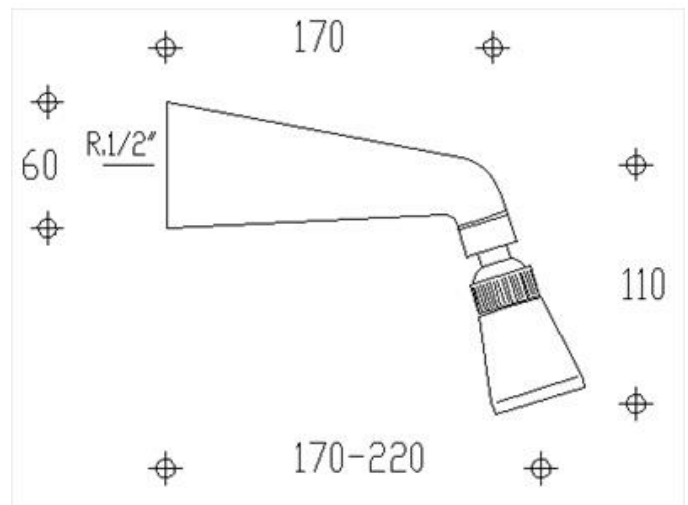

SHOWERS

D0410

Caesar Wall Shower

AQUA CONCEPTS
10/46 SMITH ST, SOUTHPORT, QLD, 4215 PH: 07 5503 0855 FAX: 07 5503 0877
SPECIALISED PROJECT SERVICES
PH: 02 9417 0599 FAX: 02 9417 0755