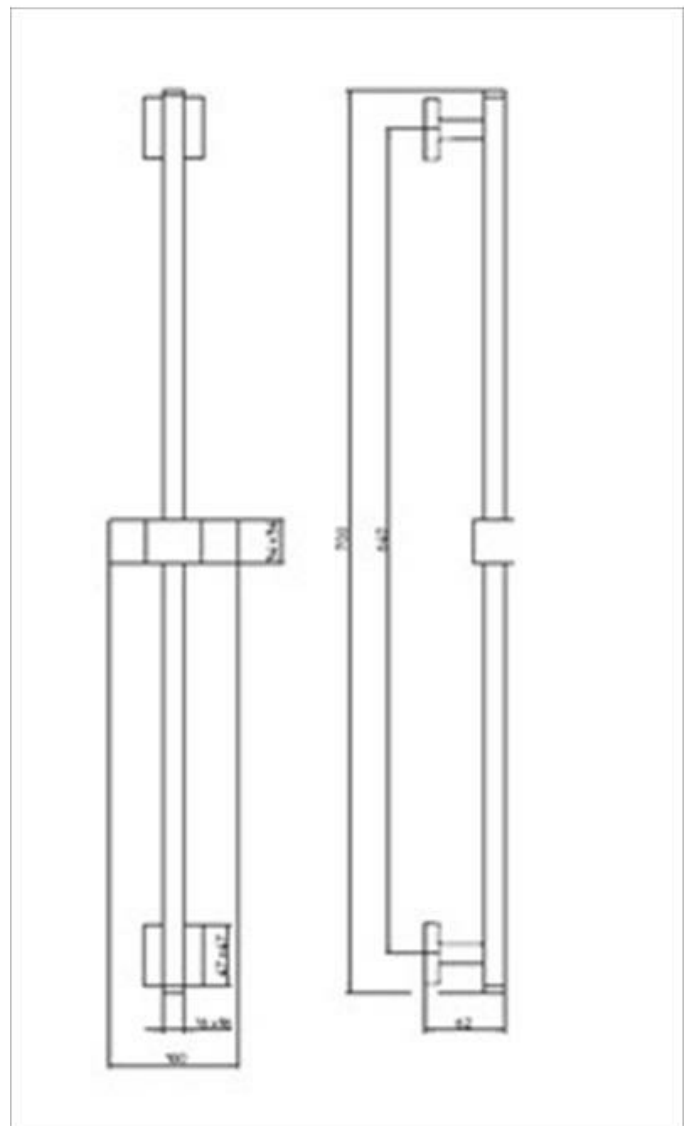

SHOWERS

DSRSC

Square shower rail and slider

AQUA CONCEPTS

10/46 SMITH ST, SOUTHPORT, QLD 4215 PH: 07 5503 0855 FAX: 07 5503 0877

SPECIALISED PROJECT SERVICES

216/354 EASTERN VALLEY WAY, CHATSWOOD EAST, NSW, 2067