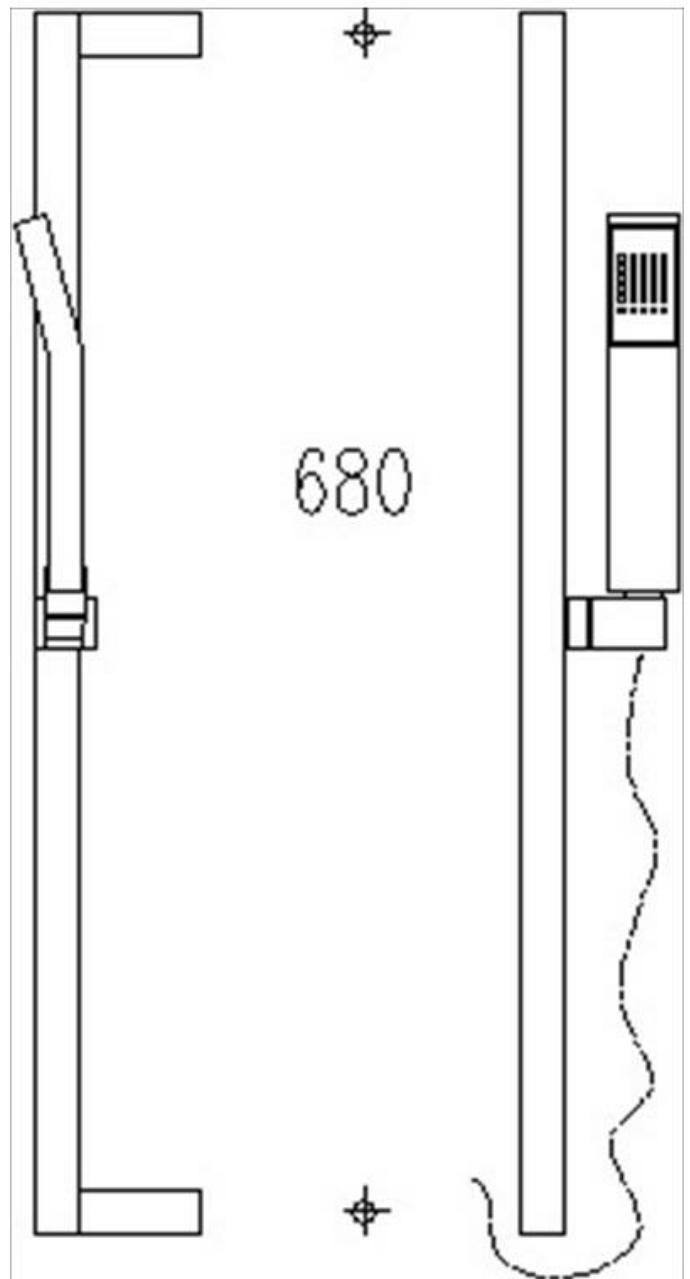

SHOWERS

PU81100

Pulse Shower Rail And Slider

AQUA CONCEPTS
10/46 SMITH ST, SOUTHPORT, QLD, 4215 PH: 07 5503 0855 FAX: 07 5503 0877
SPECIALISED PROJECT SERVICES
PH: 02 9417 0599 FAX: 02 9417 0755