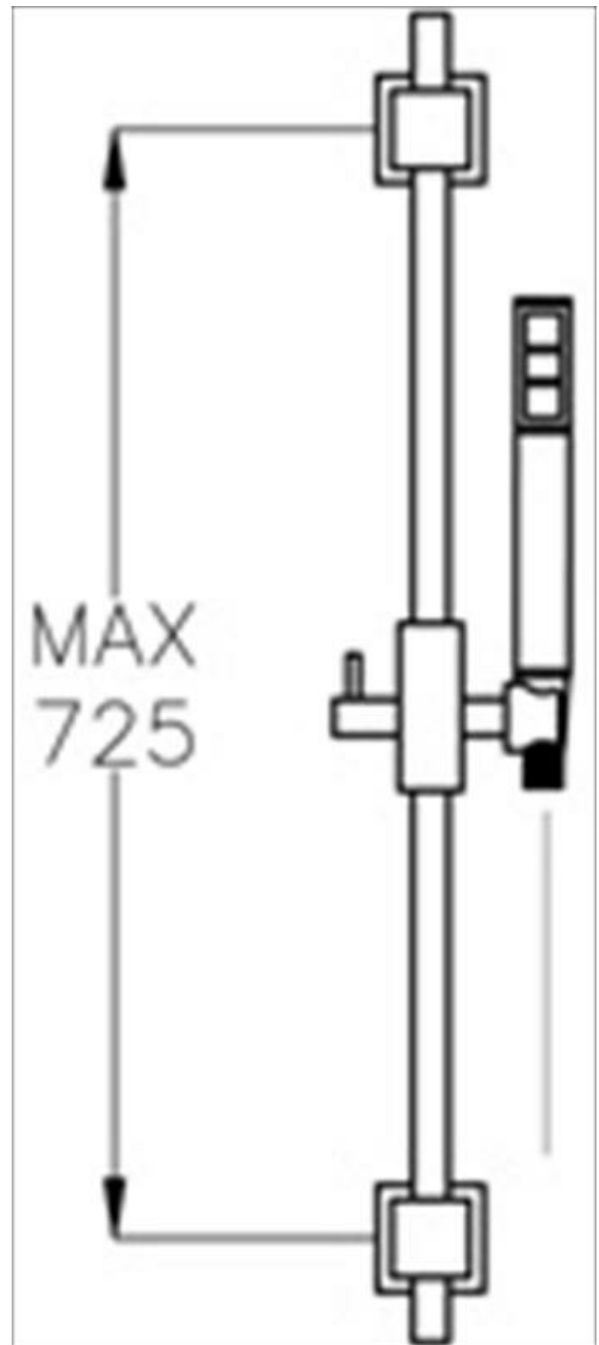

SHOWERS

R181090

Riquadri Shower, Rail & Slider

AQUA CONCEPTS
10/46 SMITH ST, SOUTHPORT, QLD, 4215 PH: 07 5503 0855 FAX: 07 5503 0877
SPECIALISED PROJECT SERVICES
PH: 02 9417 0599 FAX: 02 9417 0755