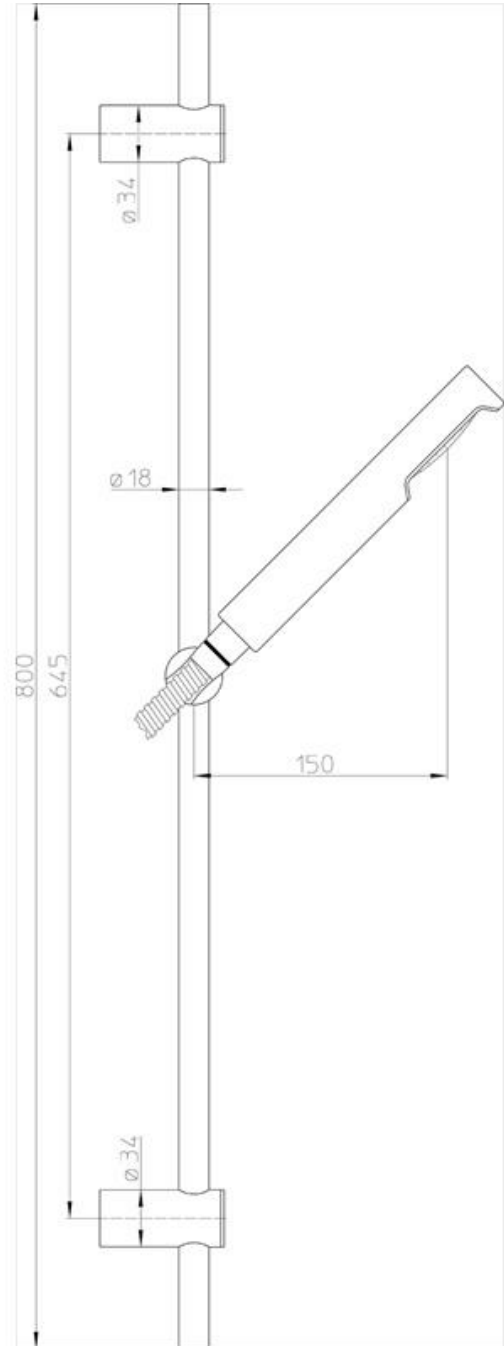

SHOWERS

SSRSC

Round shower rail and slider

AQUA CONCEPTS

10/46 SMITH ST, SOUTHPORT, QLD 4215 PH: 07 5503 0855 FAX: 07 5503 0877

SPECIALISED PROJECT SERVICES

216/354 EASTERN VALLEY WAY, CHATSWOOD EAST, NSW, 2067