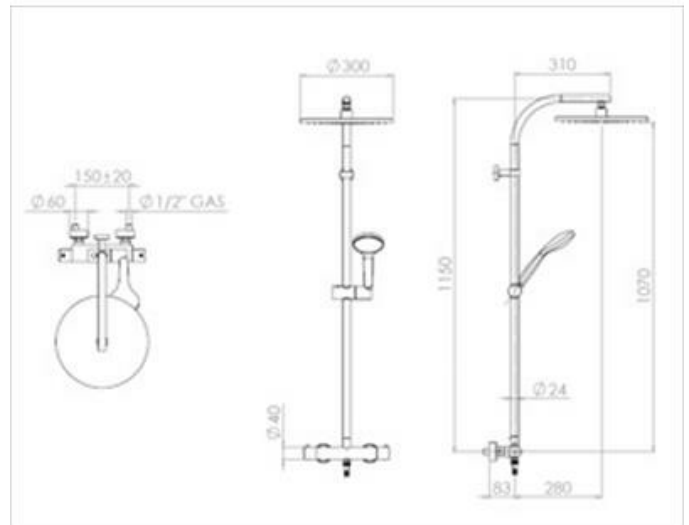

## SHOWERS

THSRSCR

Tago Shower with Thermostatic Mixer -  
Round