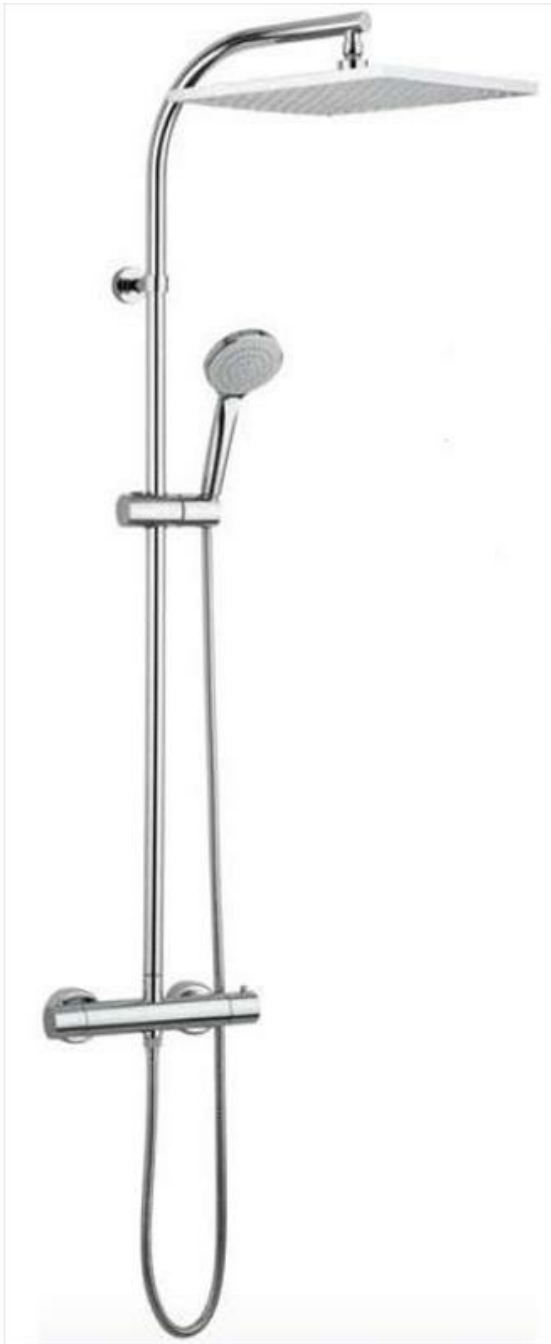

SHOWERS

THSRSCS

Tago Shower with Thermostatic Mixer - Square

AQUA CONCEPTS

10/46 SMITH ST, SOUTHPORT, QLD 4215 PH: 07 5503 0855 FAX: 07 5503 0877

SPECIALISED PROJECT SERVICES

216/354 EASTERN VALLEY WAY, CHATSWOOD EAST, NSW, 2067