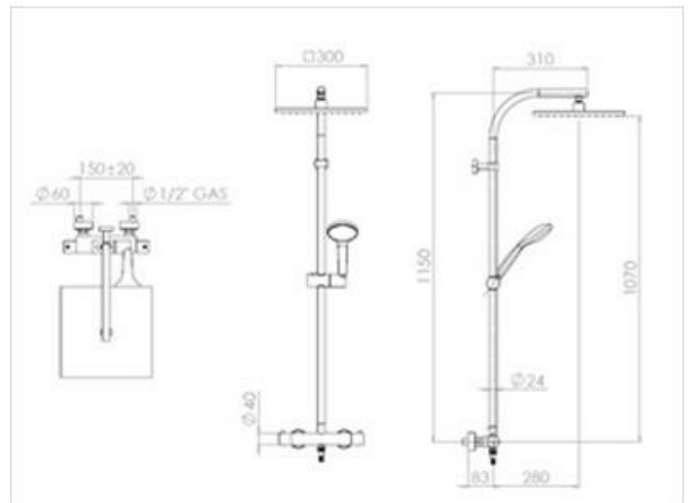

SHOWERS

THSRSCS

Tago Shower with Thermostatic Mixer - Square

AQUA CONCEPTS

10/46 SMITH ST, SOUTHPORT, QLD 4215 PH: 07 5503 0855 FAX: 07 5503 0877

SPECIALISED PROJECT SERVICES

216/354 EASTERN VALLEY WAY, CHATSWOOD EAST, NSW, 2067