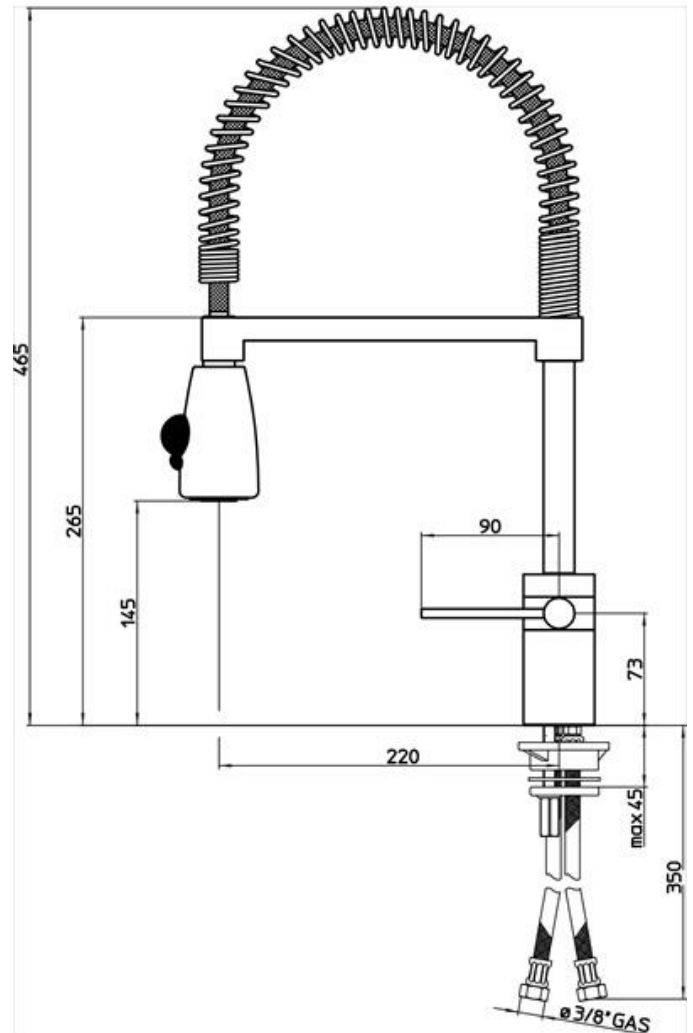

SINK MIXERS

CU00700

Industrial Sink Mixer

AQUA CONCEPTS

10/46 SMITH ST, SOUTHPORT, QLD 4215 PH: 07 5503 0855 FAX: 07 5503 0877

SPECIALISED PROJECT SERVICES

216/354 EASTERN VALLEY WAY, CHATSWOOD EAST, NSW, 2067