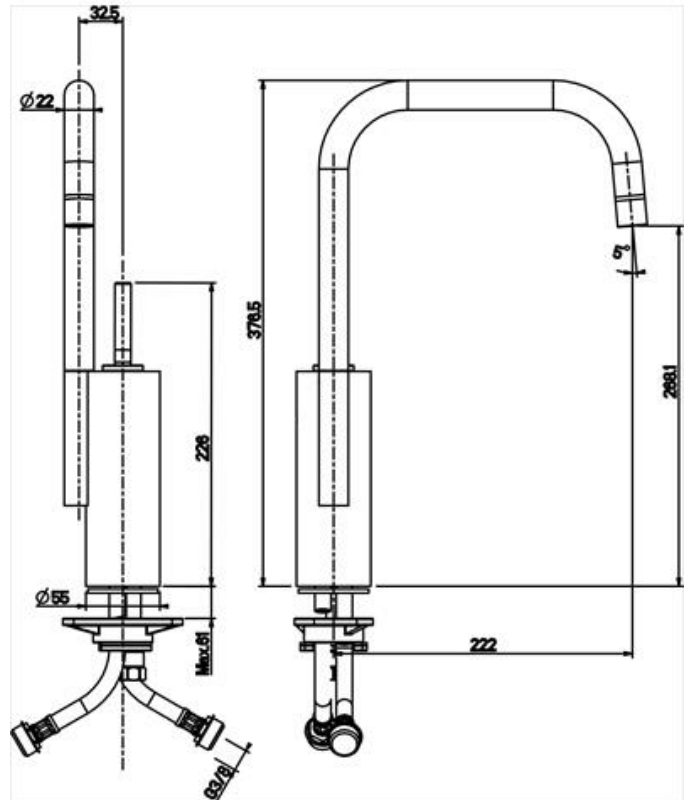

SINK MIXERS

IN7950

High rise sink mixer - linea neck

AQUA CONCEPTS

10/46 SMITH ST, SOUTHPORT, QLD 4215 PH: 07 5503 0855 FAX: 07 5503 0877

SPECIALISED PROJECT SERVICES

PH: 02 9417 0599 FAX: 02 9417 0755