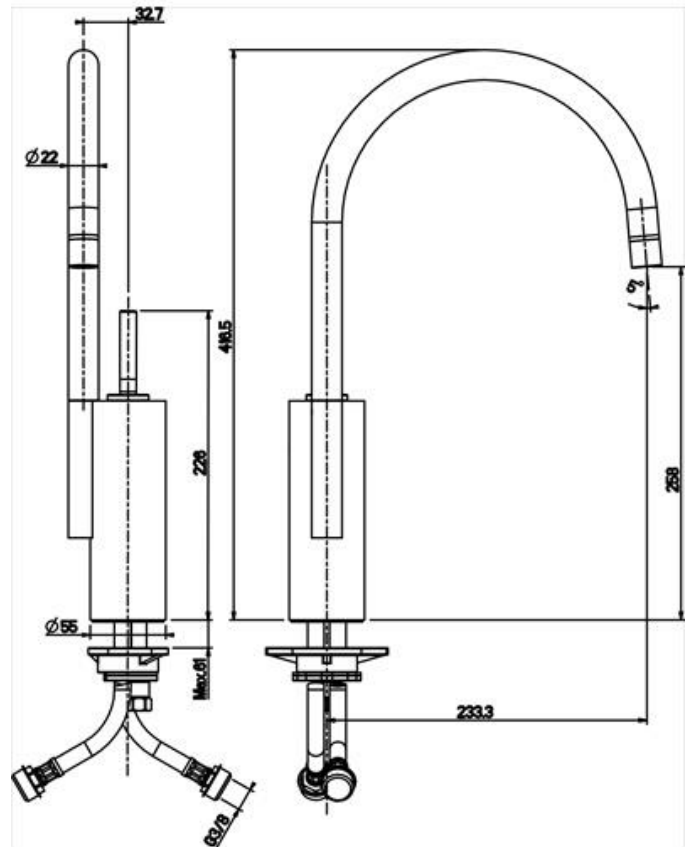

SINK MIXERS

IN7960

High rise sink mixer - goose neck

AQUA CONCEPTS

10/46 SMITH ST, SOUTHPORT, QLD 4215 PH: 07 5503 0855 FAX: 07 5503 0877

SPECIALISED PROJECT SERVICES

PH: 02 9417 0599 FAX: 02 9417 0755