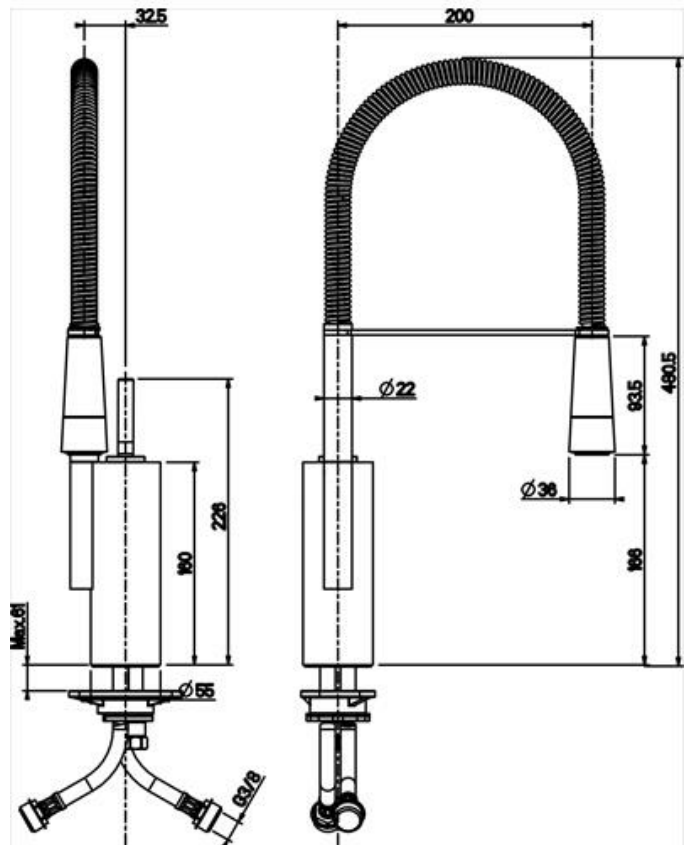

SINK MIXERS

IN7964

High rise industrial sink mixer with 2 sprays

AQUA CONCEPTS

10/46 SMITH ST, SOUTHPORT, QLD 4215 PH: 07 5503 0855 FAX: 07 5503 0877

SPECIALISED PROJECT SERVICES

PH: 02 9417 0599 FAX: 02 9417 0755