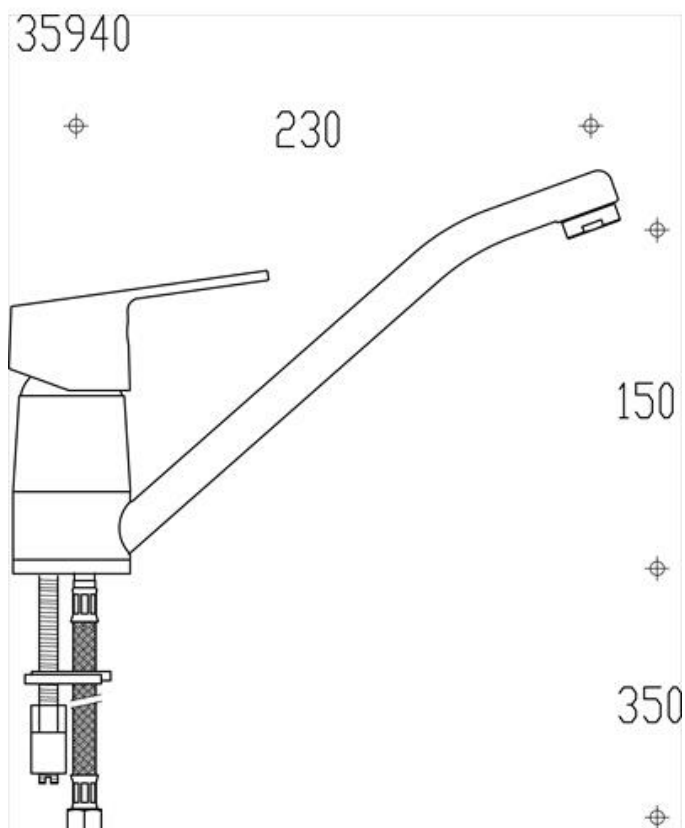

SINK MIXERS

LU35940

Lume Sink Mixer

AQUA CONCEPTS
10/46 SMITH ST, SOUTHPORT, QLD, 4215 PH: 07 5503 0855 FAX: 07 5503 0877
SPECIALISED PROJECT SERVICES
PH: 02 9417 0599 FAX: 02 9417 0755