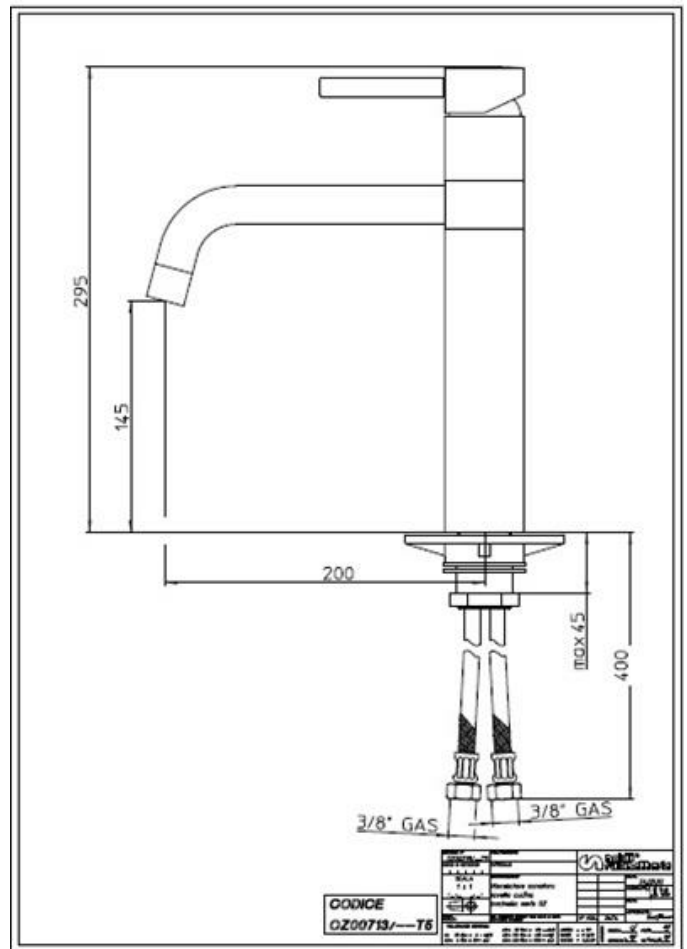

## SINK MIXERS

RR1500  
Rondo Sink Mixer