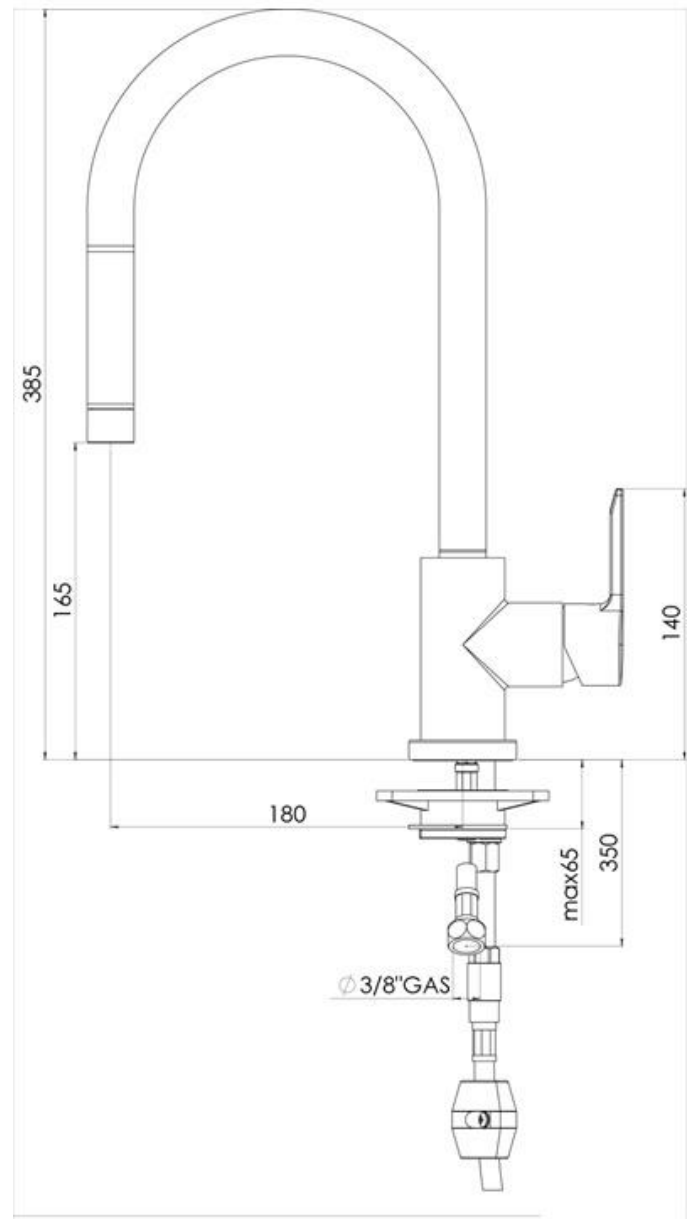

## SINK MIXERS

ST1960

Strada Pull Out Sink Mixer