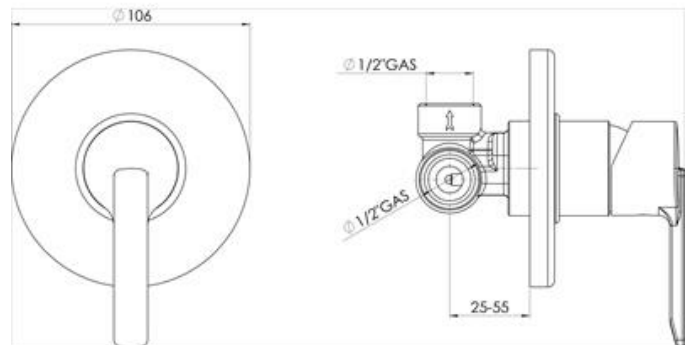

TANGO

T2030
Single lever wall mixer

AQUA CONCEPTS

10/46 SMITH ST, SOUTHPORT, QLD 4215 PH: 07 5503 0855 FAX: 07 5503 0877

SPECIALISED PROJECT SERVICES

216/354 EASTERN VALLEY WAY, CHATSWOOD EAST, NSW, 2067

PH: 02 9417 0599 FAX: 02 9417 0755