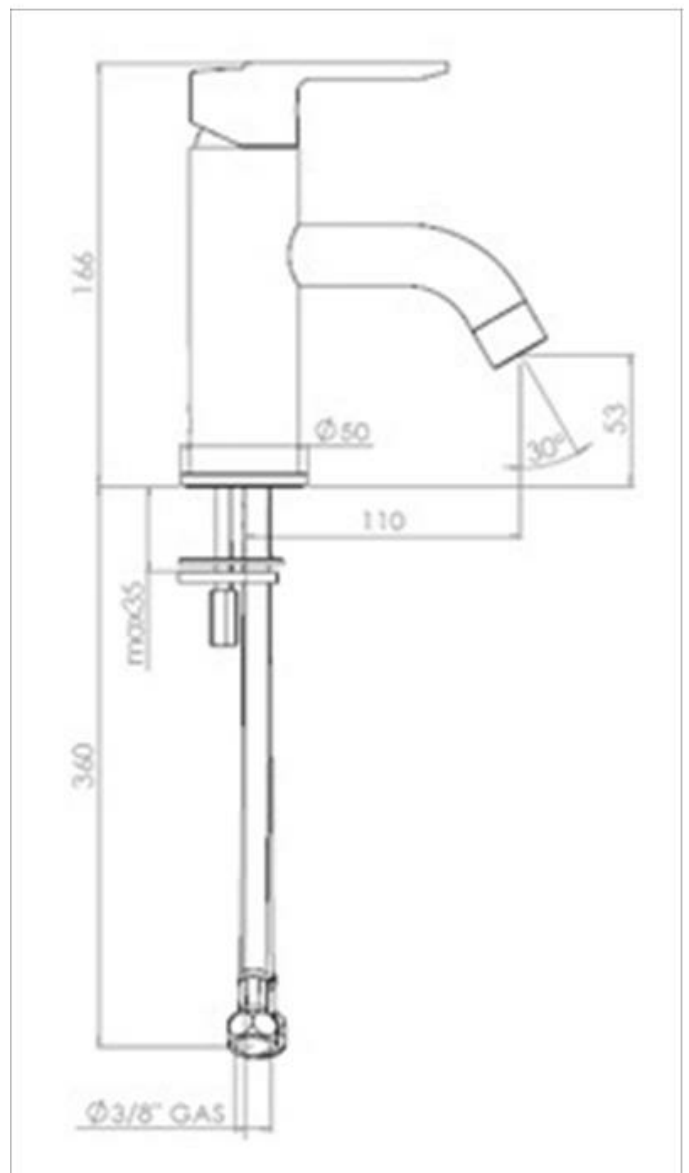

TANGO

T2700
Single lever basin mixer

AQUA CONCEPTS

10/46 SMITH ST, SOUTHPORT, QLD 4215 PH: 07 5503 0855 FAX: 07 5503 0877

SPECIALISED PROJECT SERVICES

216/354 EASTERN VALLEY WAY, CHATSWOOD EAST, NSW, 2067

PH: 02 9417 0599 FAX: 02 9417 0755