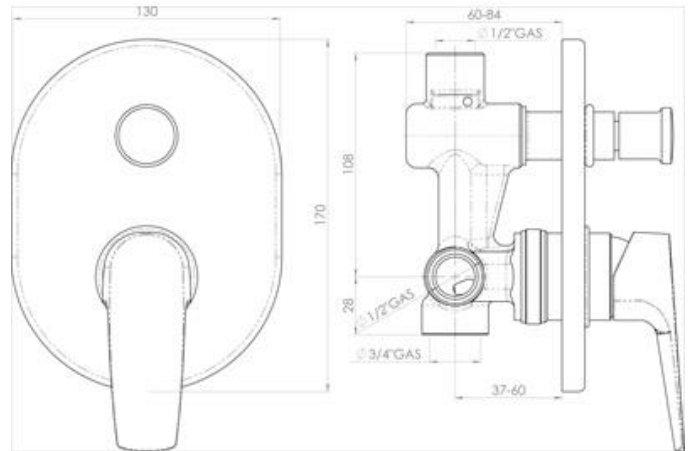

VIVO

V7050

Single lever wall diverter mixer

AQUA CONCEPTS

10/46 SMITH ST, SOUTHPORT, QLD 4215 PH: 07 5503 0855 FAX: 07 5503 0877

SPECIALISED PROJECT SERVICES

PH: 02 9417 0599 FAX: 02 9417 0755