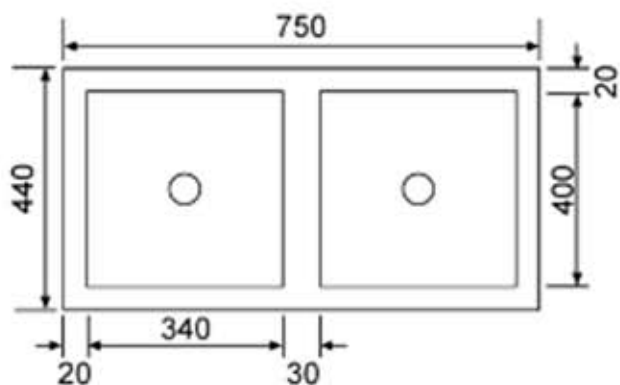

Q200C-S DOUBLE UNDERMOUNT SINK

Radius Corners
Satin Finish
Basket Wastes
Bowl Depth 200mm
304 18/10 Grade Stainless Steel

AQUA CONCEPTS

10/46 SMITH ST, SOUTHPORT, QLD 4215 PH: 07 5503 0855 FAX: 07 5503 0877