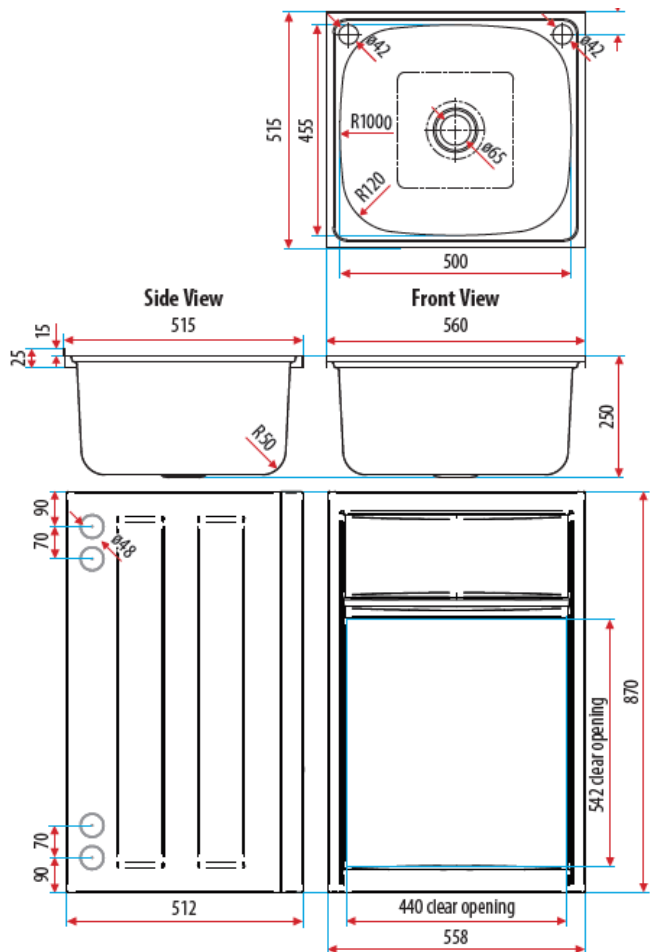

STCL 45L LAUNDRY TUB AND CABINET

Stainless Steel 45 Litre Tub
Colourbond Cabinet
90mm Basket Waste with
Bypass Kit
560w x 515d x 870h mm

AQUA CONCEPTS

10/46 SMITH ST, SOUTHPORT, QLD, 4215 PH: 07 5503 0855 FAX: 07 5503 0877