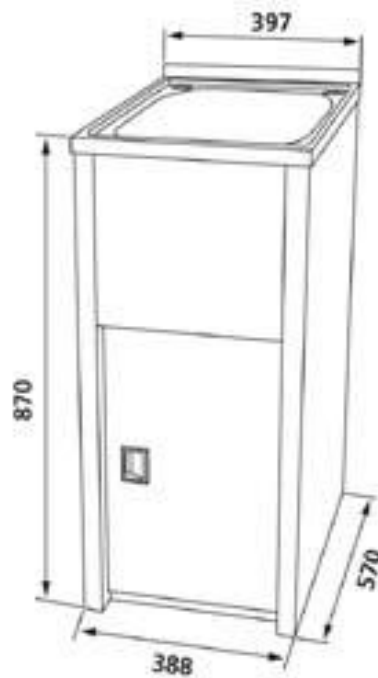

STCLN-M SS SLIMLINE LAUNDRY TUB & CABINET

304 Stainless Steel 30 Litre Laundry
Tub with Colorbond Cabinet
Waste with Bypass
397mm x 540mm x 870mm

AQUA CONCEPTS

10/46 SMITH ST, SOUTHPORT, QLD, 4215 PH: 07 5503 0855 FAX: 07 5503 0877