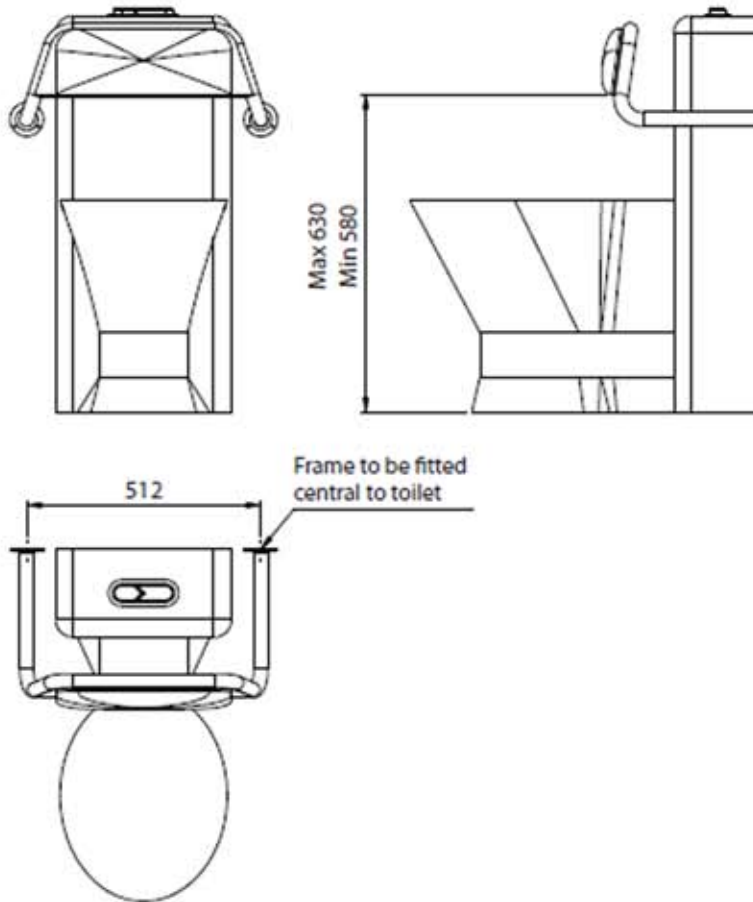

CFT-PWDBR1 PWD BACKREST

AQUA CONCEPTS
10/46 SMITH ST, SOUTHPORT, QLD, 4215 PH: 07 5503 0855 FAX: 07 5503 0877
SPECIALISED PROJECT SERVICES
216/354 EASTERN VALLEY WAY, CHATSWOOD, NSW, 2067
PH: 02 9417 0599 FAX: 02 9417 0755