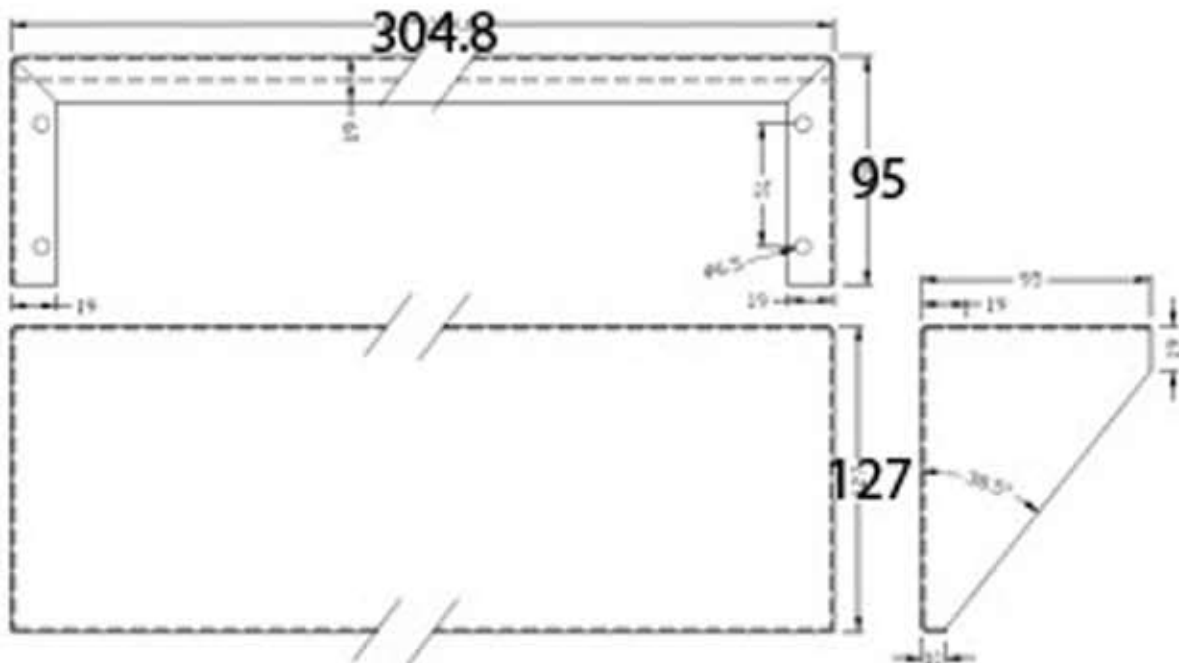

CFT-PWDSH STAINLESS STEEL UTILITY SHELF

AS1428.1 Compliant
304.8mm x 127mm
304 Grade Stainless Steel

AQUA CONCEPTS
10/46 SMITH ST, SOUTHPORT, QLD, 4215 PH: 07 5503 0855 FAX: 07 5503 0877
SPECIALISED PROJECT SERVICES
216/354 EASTERN VALLEY WAY, CHATSWOOD, NSW, 2067
PH: 02 9417 0599 FAX: 02 9417 0755