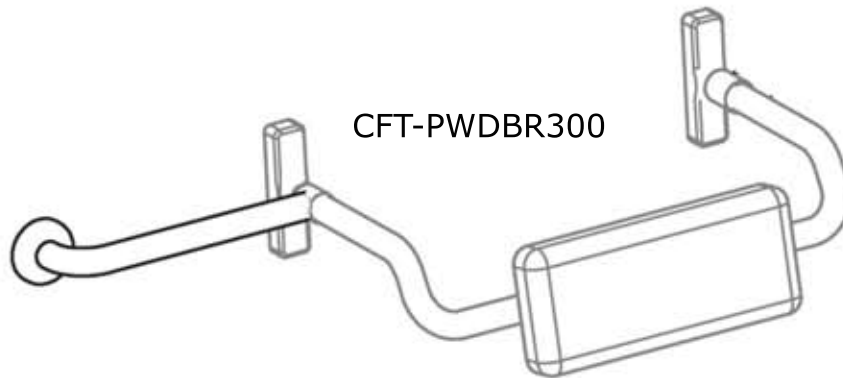

**CFT-PWDBR300**

***PWD Toilet Backrest with 300mm Grab Rail***

CFT-PWDBR300

Modular design  
Adjustable depth  
Ergonomic  
Easy to install  
Can be fitted to Left or Right side  
Complies with AS1428.1  
Australian made